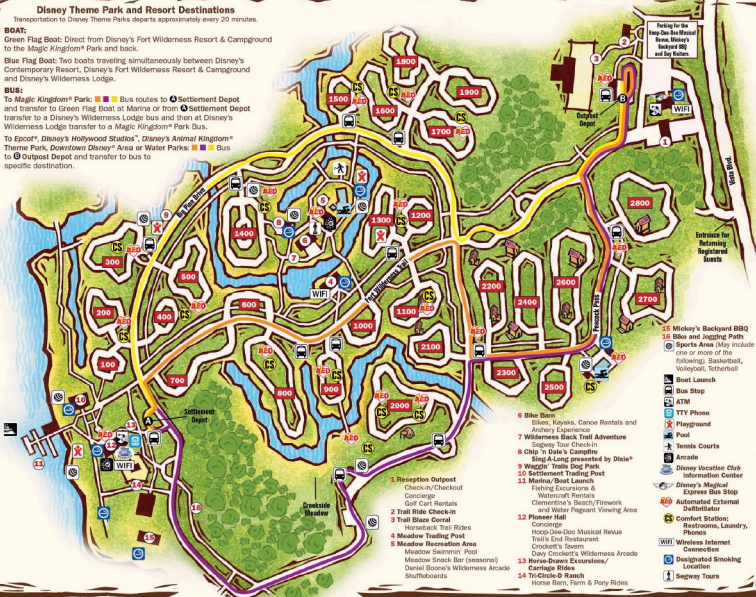

Disney Theme Park and Resort Destinations

BOAT:

Green Flag Boat: Direct from Disney's Fort Wilderness Resort & Campground to the Magic Kingdom® Park and back.

BUS:

To Epcot®, Disney's Hollywood Studios®, Disney's Animal Kingdom® Theme Park, Downtown Disney® Area or Water Parks: ■ ■ ■ Bus to **9** Outpost Depot and transfer to bus to specific destination.

- Boat Launch
- Bus Stop
- ATM
- TTY Phone
- Playground
- Tennis Courts
- Arcade
- Disney Vacation Club Information Center
- Disney's Magical Express Bus Stop
- Automated External Defibrillator
- Comfort Station: Restrooms, Laundry, Phones
- WiFi: Wireless Internet Connection
- Designated Smoking Location
- Segway Tours

- **1** Reception Outpost
  Check-in/Checkout Concourse
- **2** Trail Ride Check-in
- **3** Trail Blaze Corral
  Horseback Trail Rides
- **4** Meadow Trading Post
- **5** Meadow Recreation Area
  Meadow Swimm'n Pool
  Meadow Snack Bar (seasonal)
  Daniel Boone's Wilderness Arcade
  Shuffleboards