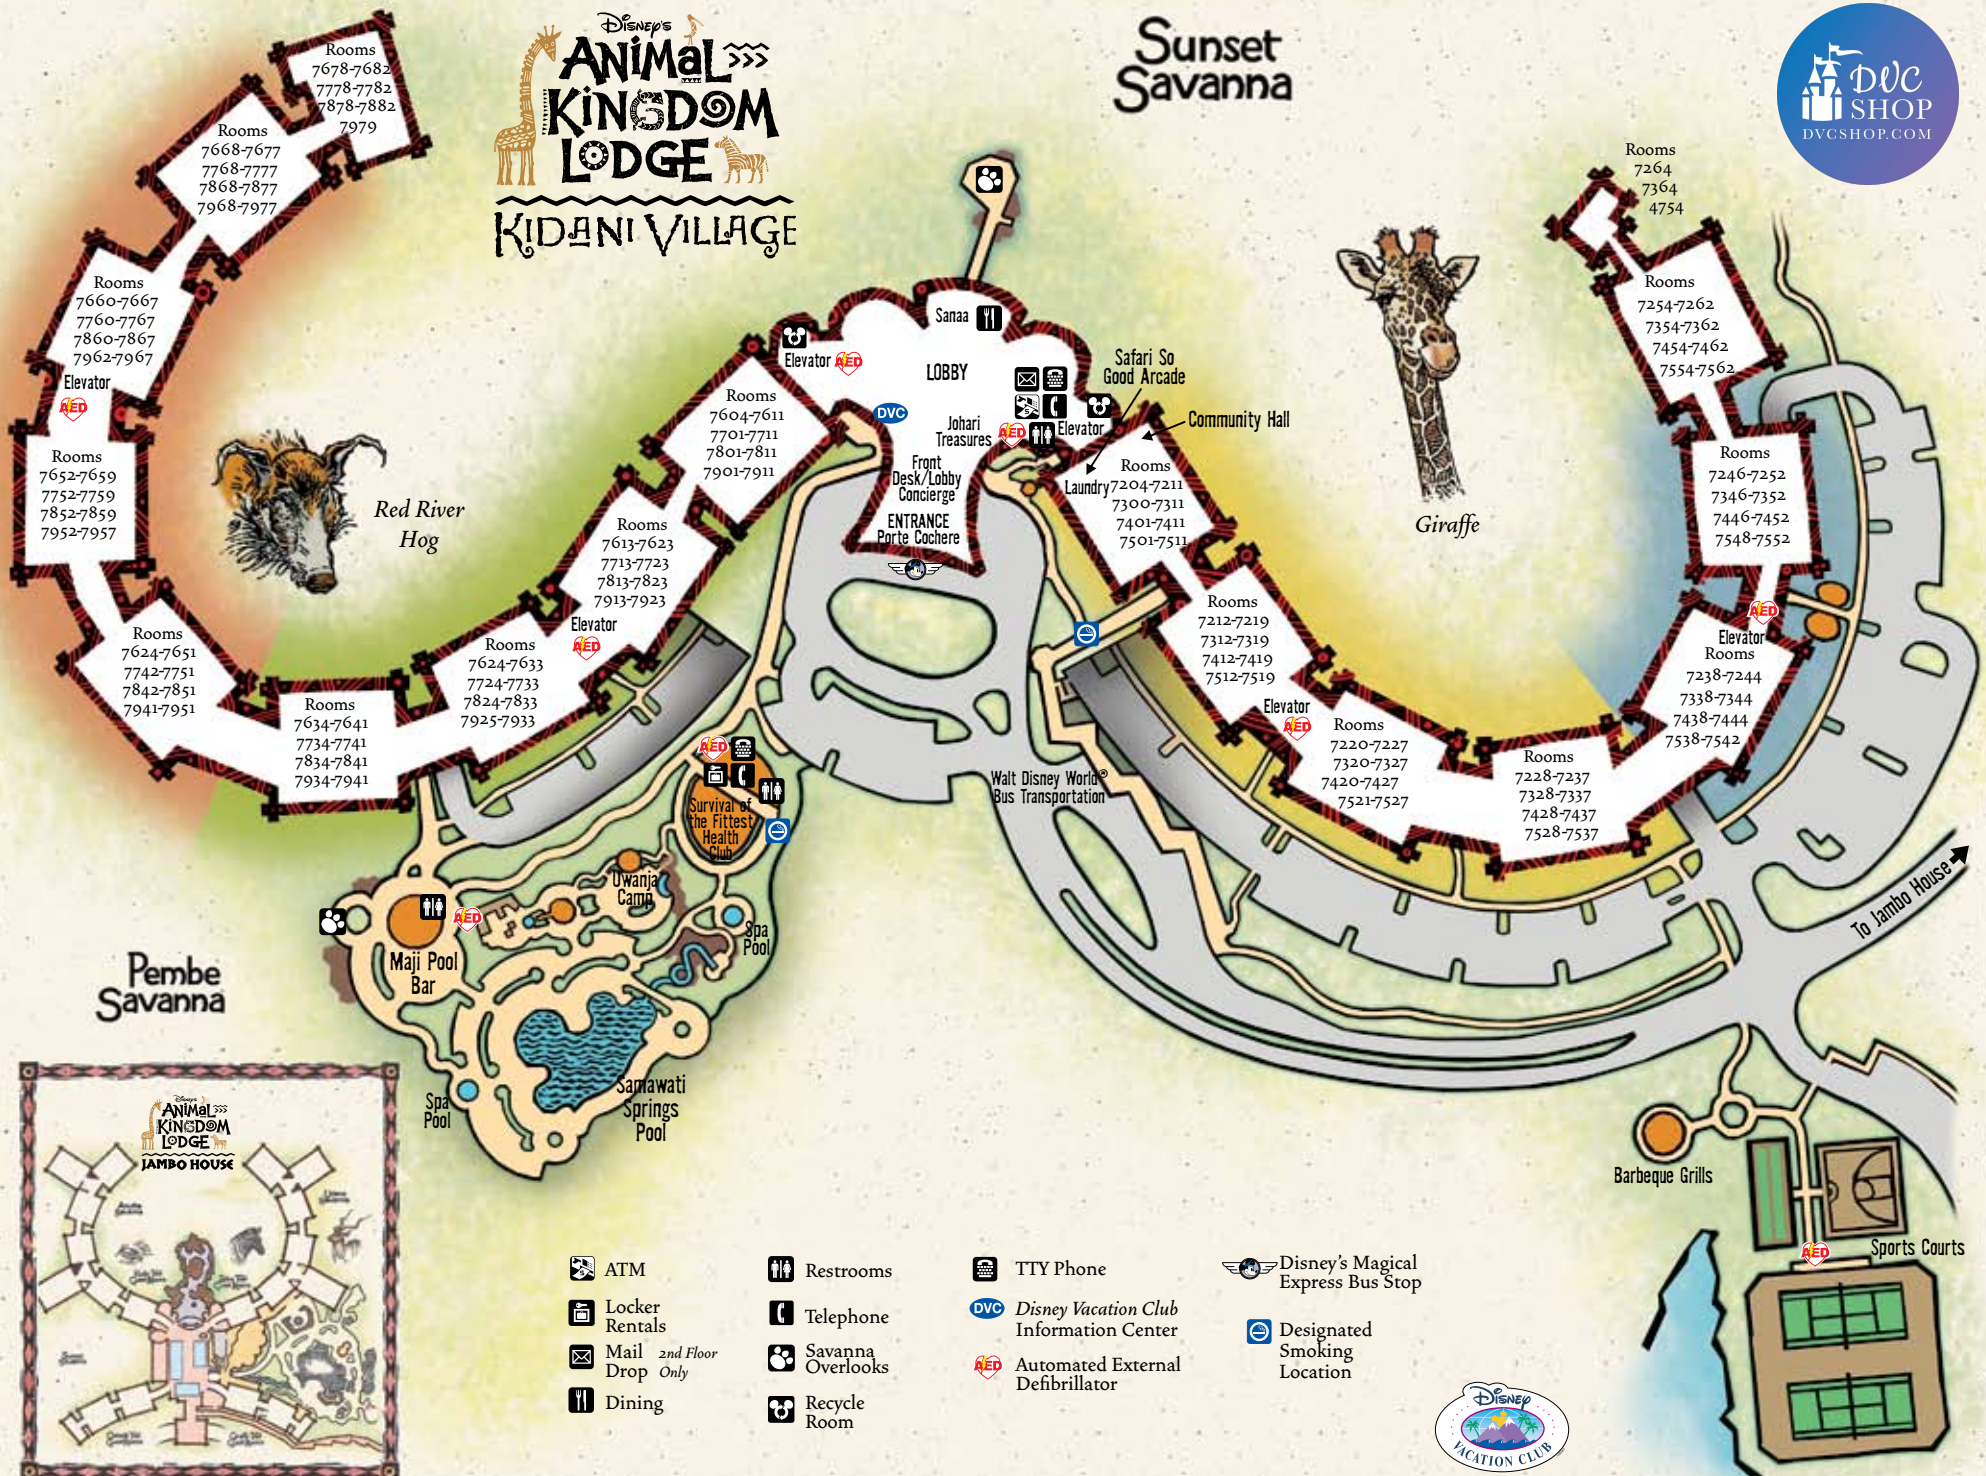

Disney's ANIMAL KINGDOM LODGE

JAMBO HOUSE

RESORT LEVEL COLOR KEY

- Level 1
- Level 2
- Level 3
- Level 4, 5 & 6
- Multiple Levels

- ATM
- Restrooms
- Disney's Magical Express Bus Stop
- Locker Rentals
- Telephone
- Savanna Overlooks
- Mail Drop
- Savanna Overlooks
- Dining
- Beverages
- TTY Phone
- Automated External Defibrillator
- Playground
- DVC Disney Vacation Club Information Center
- Designated Smoking Location

Disney's
ANIMAL KINGDOM LODGE
KIDANI VILLAGE

Sunset Savanna

- ATM
- Restrooms
- TTY Phone
- Disney's Magical Express Bus Stop
- Locker Rentals
- Telephone
- Disney Vacation Club Information Center
- Mail 2nd Floor Drop Only
- Savanna Overlooks
- Automated External Defibrillator
- Dining
- Recycle Room
- Designated Smoking Location