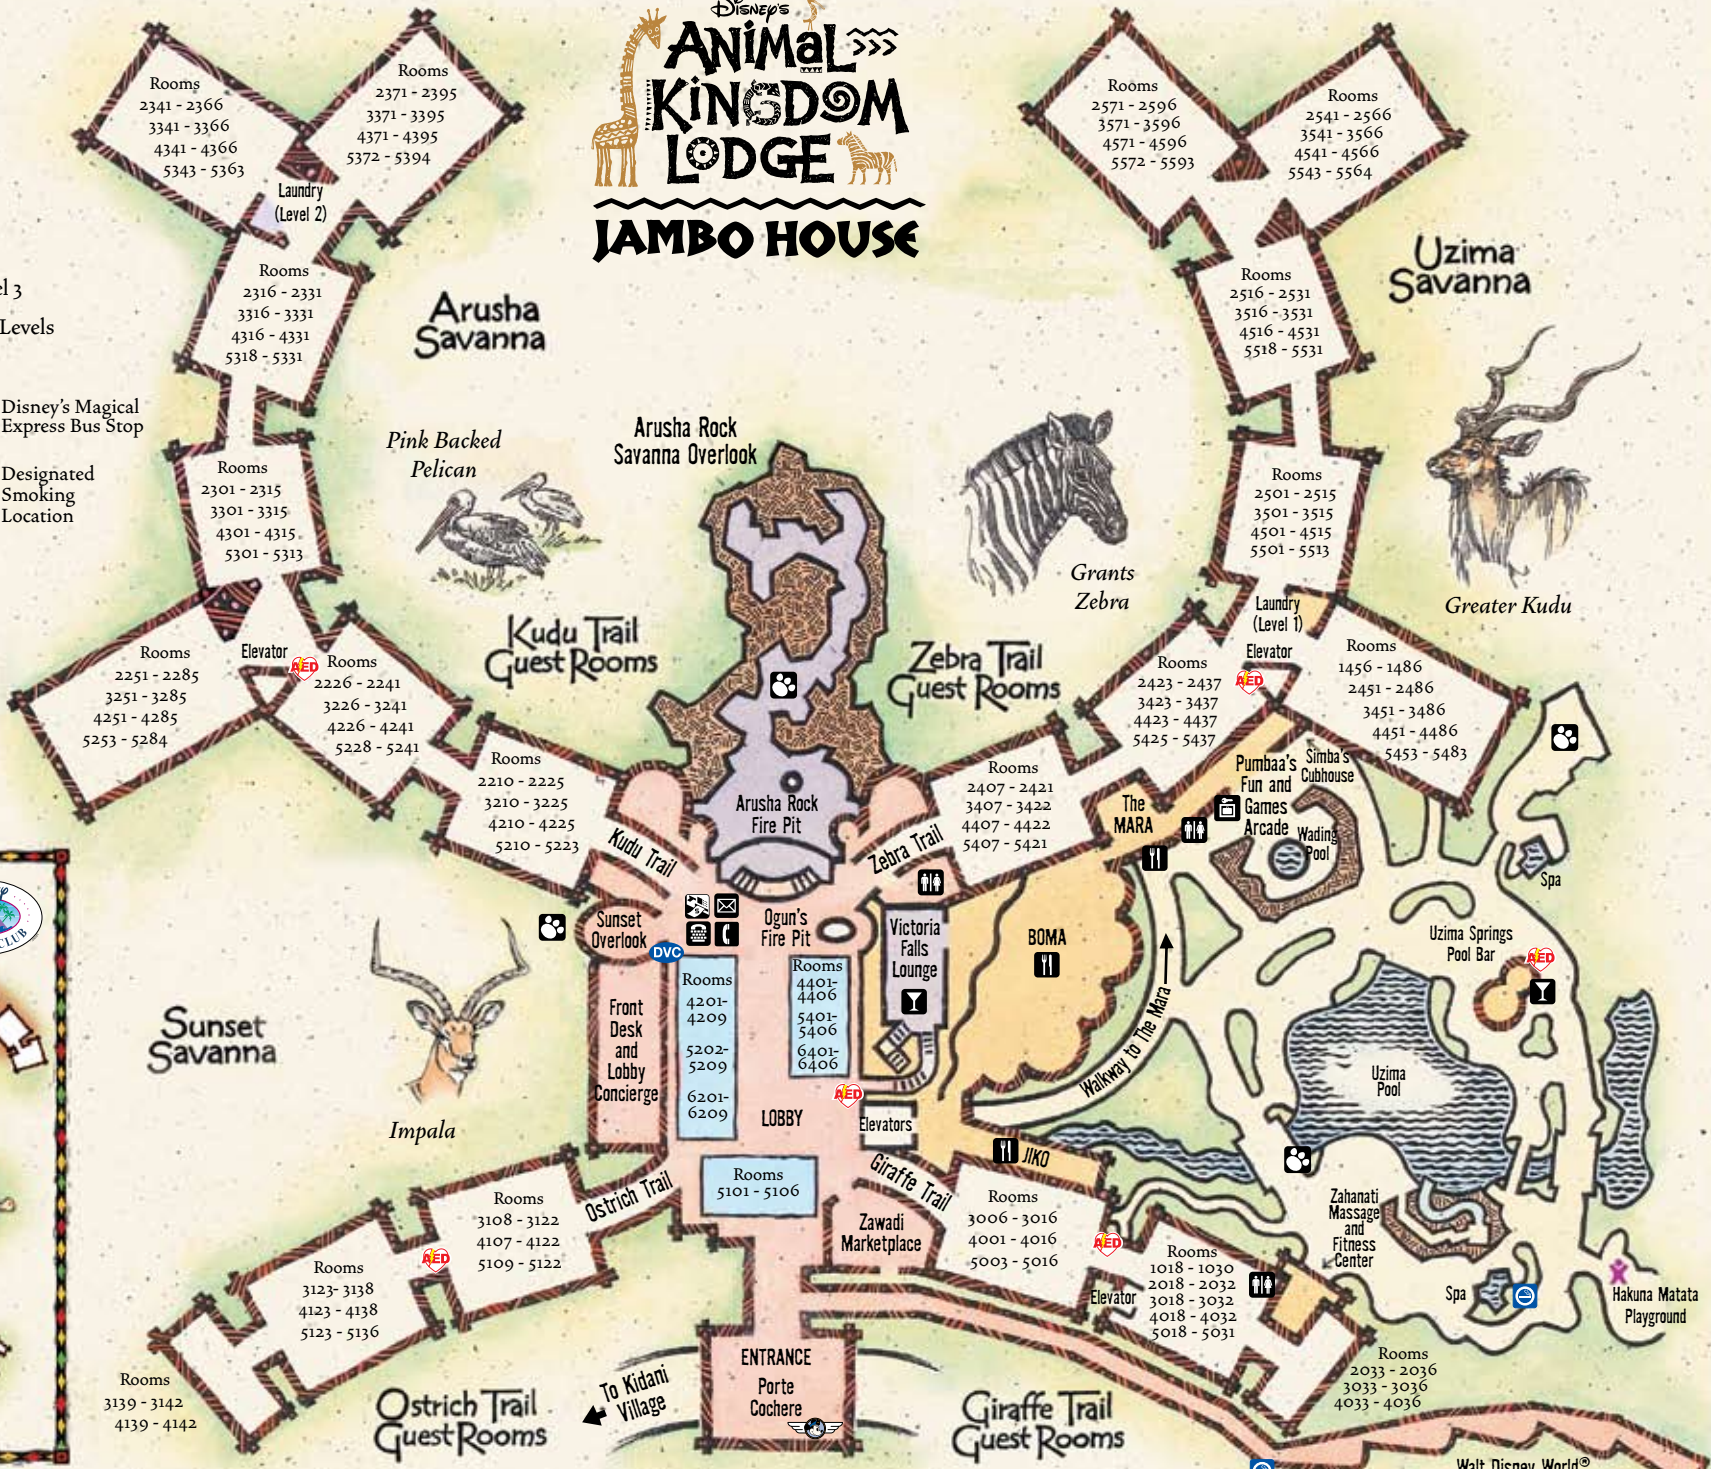

Disney's ANIMAL KINGDOM LODGE

JAMBO HOUSE

RESORT LEVEL COLOR KEY

- Level 1
- Level 2
- Level 3
- Level 4, 5 & 6
- Multiple Levels

- ATM
- Restrooms
- Disney's Magical Express Bus Stop
- Locker Rentals
- Telephone
- Savanna Overlooks
- Mail Drop
- Savanna Overlooks
- Dining
- Beverages
- TTY Phone
- Automated External Defibrillator
- Playground
- DVC Disney Vacation Club Information Center
- Designated Smoking Location

Disney's
ANIMAL KINGDOM LODGE
KIDANI VILLAGE

Sunset Savanna

- ATM
- Restrooms
- TTY Phone
- Disney's Magical Express Bus Stop
- Locker Rentals
- Telephone
- Disney Vacation Club Information Center
- Mail 2nd Floor Drop Only
- Savanna Overlooks
- Automated External Defibrillator
- Dining
- Recycle Room
- Designated Smoking Location