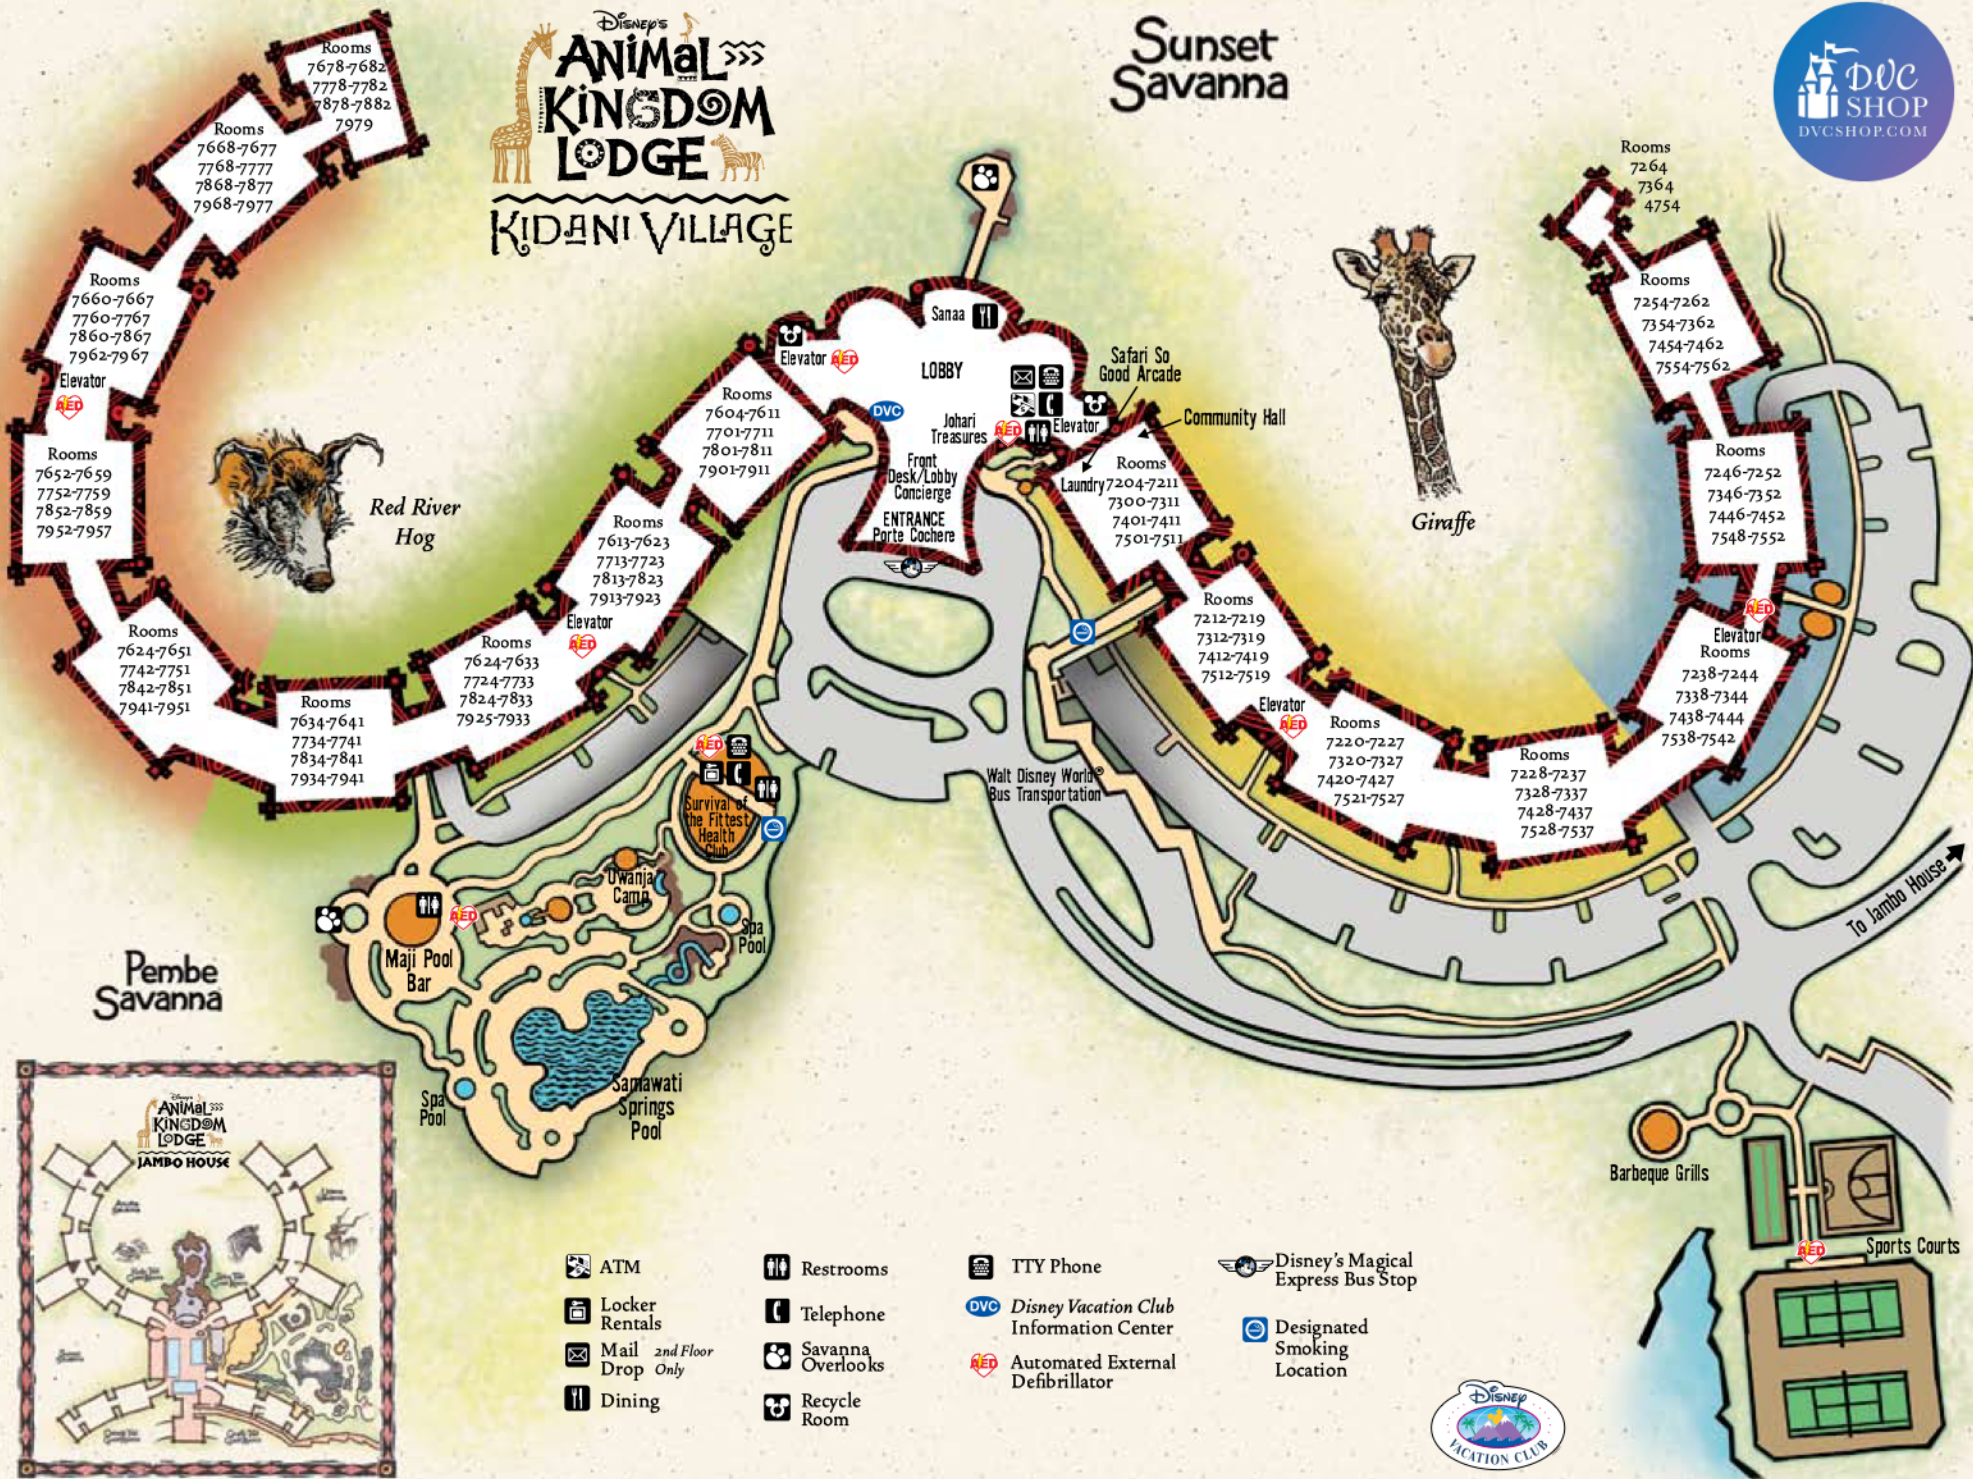

# Disney's ANIMAL KINGDOM LODGE

## JAMBO HOUSE

### RESORT LEVEL COLOR KEY

- Level 1
- Level 2
- Level 3
- Level 4, 5 & 6
- Multiple Levels

- ATM
  - Locker Rentals
  - Mail Drop
  - Dining
  - TTY Phone
  - Playground
  - Disney's Magical Express Bus Stop
  - Designated Smoking Location
  - Restrooms
  - Telephone
  - Savanna Overlooks
  - Beverages
  - Automated External Defibrillator
- DVC Disney Vacation Club Information Center

Disney's  
**ANIMAL KINGDOM LODGE**  
KIDANI VILLAGE

Sunset Savanna

- ATM
- Restrooms
- TTY Phone
- Disney's Magical Express Bus Stop
- Locker Rentals
- Telephone
- Disney Vacation Club Information Center
- Mail 2nd Floor Drop Only
- Savanna Overlooks
- Automated External Defibrillator
- Dining
- Recycle Room