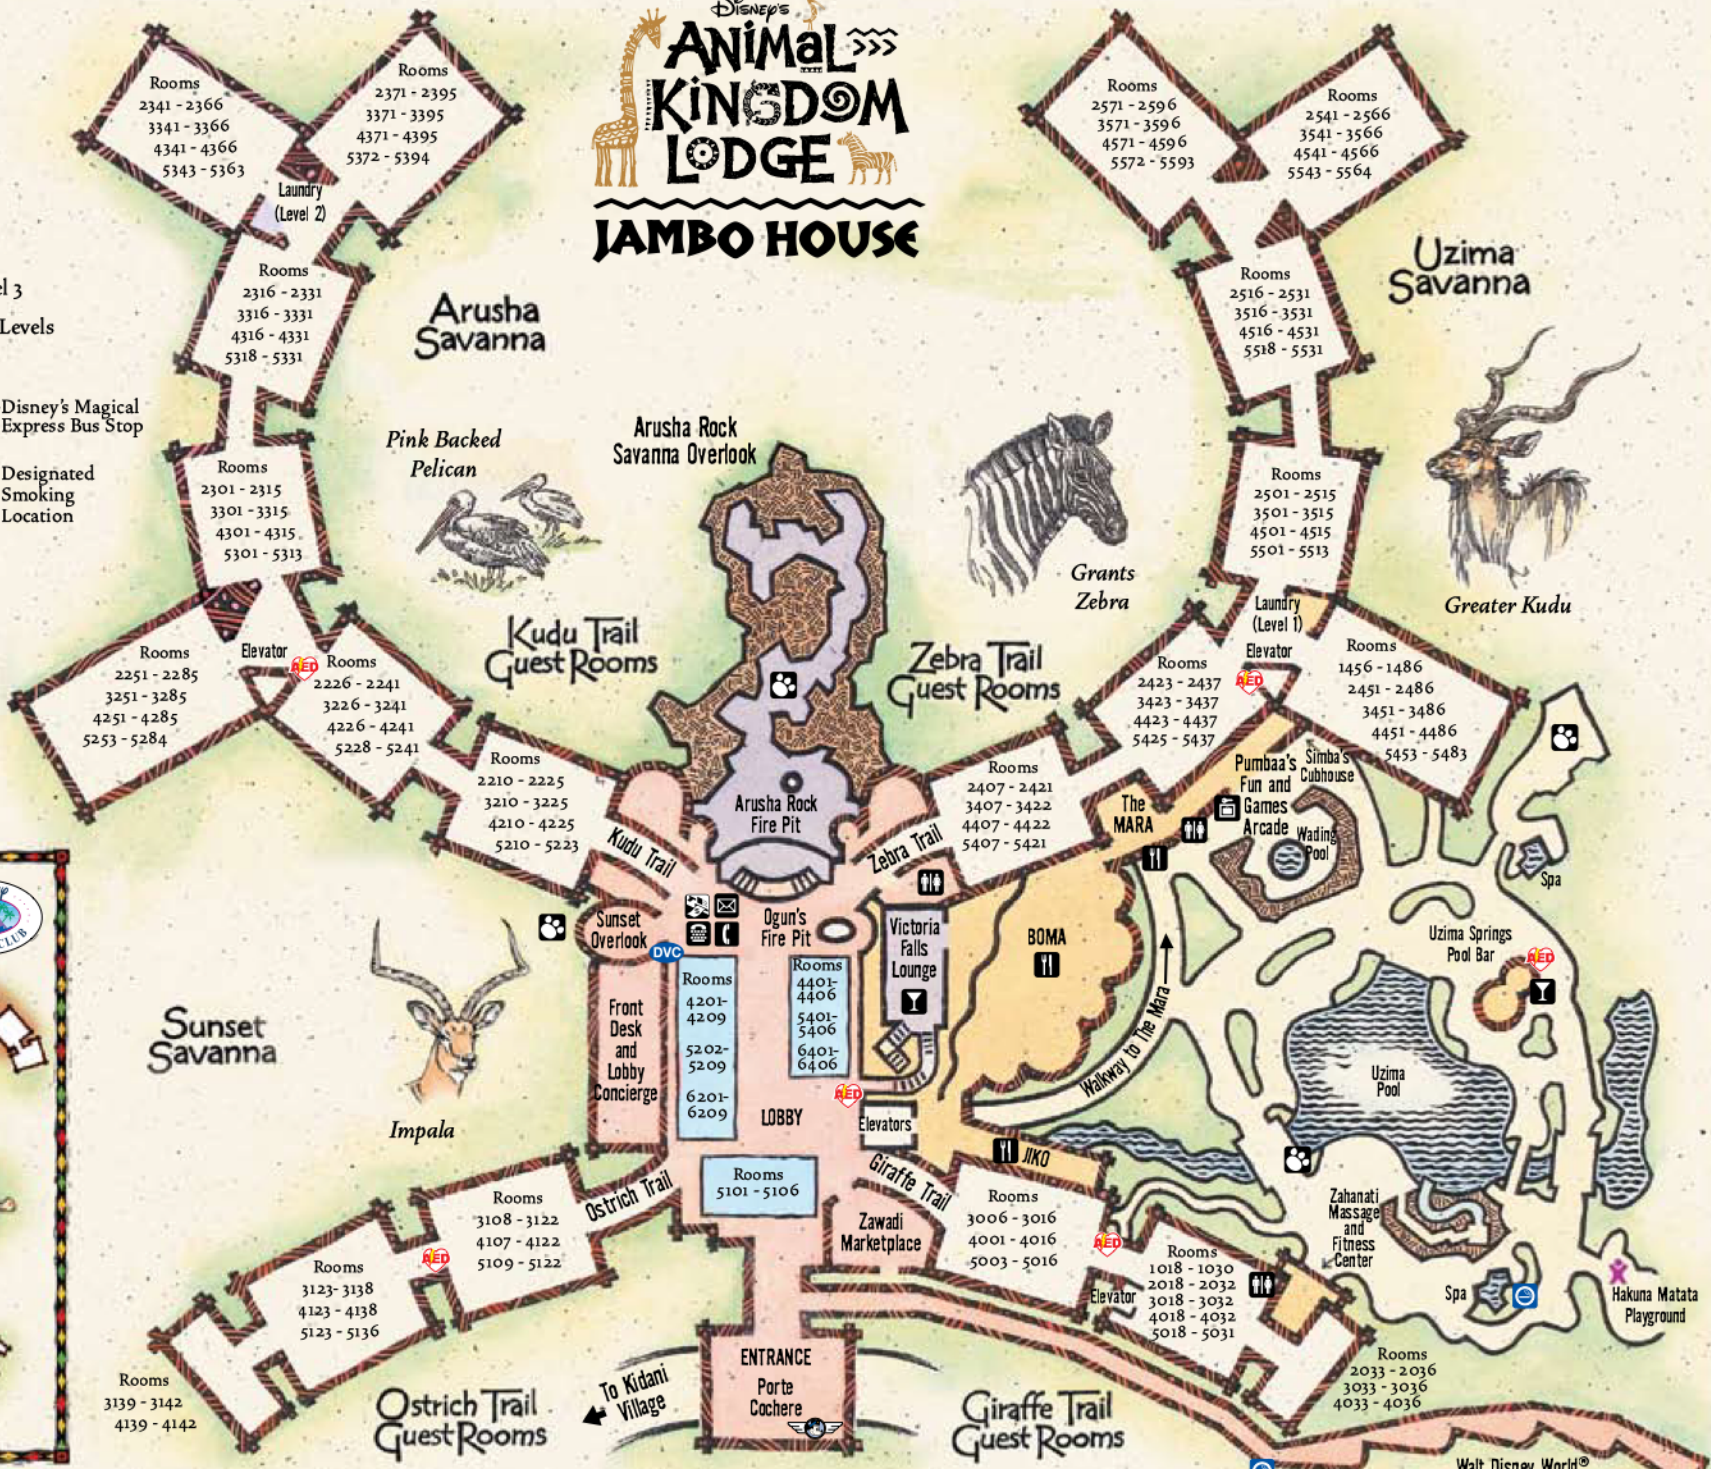

# Disney's ANIMAL KINGDOM LODGE

## JAMBO HOUSE

### RESORT LEVEL COLOR KEY

- Level 1
- Level 2
- Level 3
- Level 4, 5 & 6
- Multiple Levels

- ATM
  - Locker Rentals
  - Mail Drop
  - Dining
  - TTY Phone
  - Playground
  - Disney's Magical Express Bus Stop
  - Designated Smoking Location
  - Restrooms
  - Telephone
  - Savanna Overlooks
  - Beverages
  - Automated External Defibrillator
- DVC Disney Vacation Club Information Center

Disney's  
**ANIMAL KINGDOM LODGE**  
KIDANI VILLAGE

Sunset Savanna

- ATM
- Restrooms
- TTY Phone
- Disney's Magical Express Bus Stop
- Locker Rentals
- Telephone
- Disney Vacation Club Information Center
- Mail 2nd Floor Drop Only
- Savanna Overlooks
- Automated External Defibrillator
- Dining
- Recycle Room